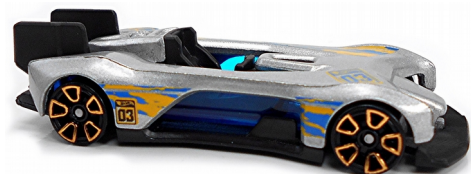

CARNEY
DISPLAY CASES

www.carneyplastics.com
DIECAST CAR DISPLAY CASES
SINCE 1966

020 Hot Wheels K Case Assortment Recolors

- 028 **HW450F** - Black – ormrđ - BAJA BALZERS
- 051 **Chrysler Pacifica** - Black – baja5gy - BAJA BLAZERS
- 101 **Circle Tracker** - Red – mc5/gđ-rim - HW RACE DAY
- 107 **Formula E Gen 2 Car** - Metalflake Purple – os5wh - HW RACE DAY
- 114 **La Fasta** - White – blue fan5 - HW ART CARS
- 118 **Audi RS 5 Coupe** - Black - mc5 - HW TURBO
- 119 **Range Rover Velar** - Red – sp10bk - HW TURBO
- 121 **Custom Cadillac Fleetwood** - Dark Blue – sp5 - ROD SQUAD

New to the Case

- 175 '19 **Audi R8 Spyder** - White – pr5gy - **FACTORY FRESH New Model**
- 176 **TH Custom '56 Ford Truck** - Yellow – blue adwh rear / green adwh front - HW ART CARS
- 177 **Veloci-Racer** - Gold – brown ra6gd - STREET BEASTS **New Model**
- 178 **Knight Draggin'** - Red – olive ra6gd - STREET BEASTS
- 179 **Big Air Bel Air** - Matte Dark Gray – baja5gy - ROD SQUAD **New Model**
- 180 **\$TH '57 Chevy** - Spectraflame Magenta – rradgd/ch-rim - ROD SQUAD
- 180 '57 **Chevy** - Pink – stl8/gđ - ROD SQUAD